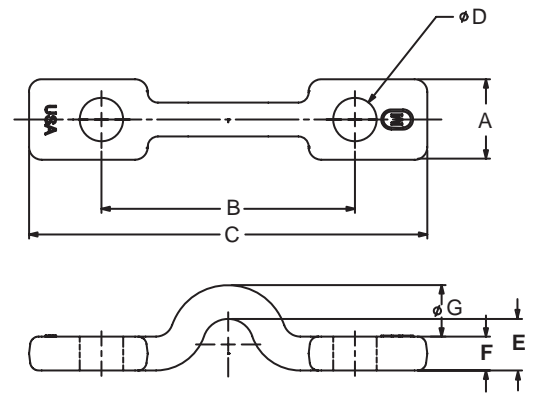

## Padless Shackle Connectors

Chain Size	Bolt Size	Product Code	A	B	C	D	E	F	G	Weight
<b>Imperial</b>										
mm.			in.	in.	in.	in.	in.	in.	in.	lb.
<b>1 Bolt</b>										
14 X 50	5/8-11 UNC X 2-1/2" Gr-	M14JL	0.560	0.690	1.160	1.970	1.890	0.690	-	0.50
18 X 64	5/8-11 UNC X 3" Gr-8	M18JL	0.720	0.690	1.260	2.520	2.000	0.780	-	1.31
22 X 86	7/8-9 UNC X 4" Gr-8	M22JL	0.880	0.970	2.000	3.390	2.940	1.140	-	0.50
26 x 92	1-8 UNC X 4-1/2" Gr-8	M26JL	1.060	1.060	2.250	3.620	3.500	1.120	-	1.31
<b>2 Bolt</b>										
14 X 50	5/8-11 UNC X 2-1/2" Gr-8	M14JL4	0.560	0.690	1.160	1.970	1.890	0.690	1.380	1.13
18 X 64	5/8-11 UNC X 3" Gr-8	M18JL4	0.720	0.640	1.260	2.520	2.000	0.780	1.750	2.13
22 X 86	5/8-11 UNC X 3-1/2" Gr-8	M22JL4	0.880	0.690	2.000	3.390	2.940	1.140	1.560	4.25
26 x 92	7/8-9 UNC X 4" Gr-8	M26JL4	1.060	0.940	2.250	3.620	3.750	1.120	2.380	7.63

## Special Chain Connector

Chain Size	Product Code	A	B	C	D	E	F	G	Bolt Size (Gr-8)	Weight
<b>Imperial</b>										
mm.		in.	in.	in.	in.	in.	in.	in.	in.	lb.
14 X 50	M14HC	0.560	0.690	1.160	1.970	1.890	0.690	1.380	5/8-11 UNC X 2-1/2	1.13
18 X 64	M18HC4	0.720	0.640	1.260	2.520	2.000	0.780	1.750	5/8-11 UNC X 3	2.13