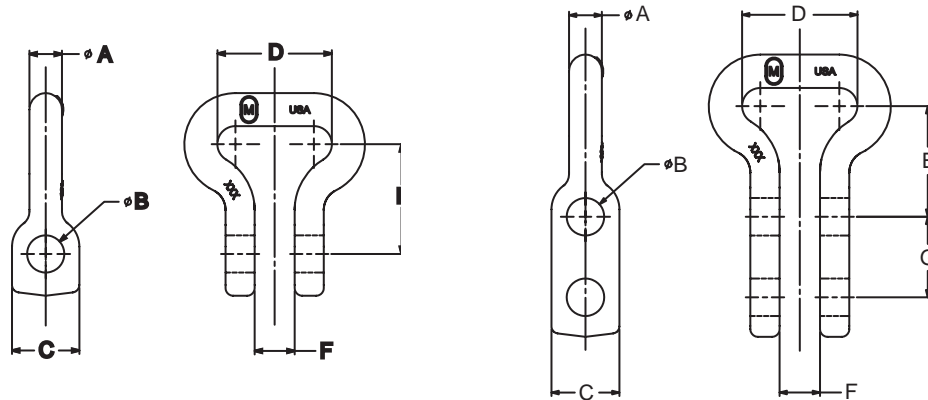

## Padless Shackle Connectors

Chain Size	Bolt Size	Product Code	A	B	C	D	E	F	G	Weight
<b>Imperial</b>										
mm.			in.	in.	in.	in.	in.	in.	in.	lb.
<b>1 Bolt</b>										
14 X 50	5/8-11 UNC X 2-1/2" Gr-	M14JL	0.560	0.690	1.160	1.970	1.890	0.690	-	0.50
18 X 64	5/8-11 UNC X 3" Gr-8	M18JL	0.720	0.690	1.260	2.520	2.000	0.780	-	1.31
22 X 86	7/8-9 UNC X 4" Gr-8	M22JL	0.880	0.970	2.000	3.390	2.940	1.140	-	0.50
26 x 92	1-8 UNC X 4-1/2" Gr-8	M26JL	1.060	1.060	2.250	3.620	3.500	1.120	-	1.31
<b>2 Bolt</b>										
14 X 50	5/8-11 UNC X 2-1/2" Gr-8	M14JL4	0.560	0.690	1.160	1.970	1.890	0.690	1.380	1.13
18 X 64	5/8-11 UNC X 3" Gr-8	M18JL4	0.720	0.640	1.260	2.520	2.000	0.780	1.750	2.13
22 X 86	5/8-11 UNC X 3-1/2" Gr-8	M22JL4	0.880	0.690	2.000	3.390	2.940	1.140	1.560	4.25
26 x 92	7/8-9 UNC X 4" Gr-8	M26JL4	1.060	0.940	2.250	3.620	3.750	1.120	2.380	7.63

## Special Chain Connector

Chain Size	Product Code	A	B	C	D	E	F	G	Bolt Size (Gr-8)	Weight
<b>Imperial</b>										
mm.		in.	in.	in.	in.	in.	in.	in.	in.	lb.
14 X 50	M14HC	0.560	0.690	1.160	1.970	1.890	0.690	1.380	5/8-11 UNC X 2-1/2	1.13
18 X 64	M18HC4	0.720	0.640	1.260	2.520	2.000	0.780	1.750	5/8-11 UNC X 3	2.13