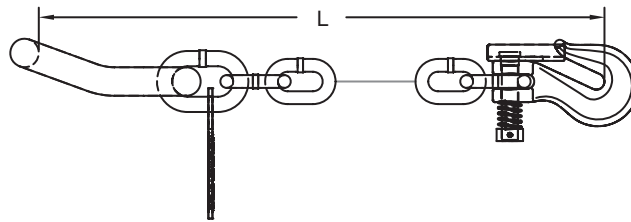

AirCRAFT Assembly

Chain Size	Minimum Break Strength	Product Code	L	Finish	Weight
Imperial					
in.	lb.		ft.	in.	lb.
9/32	14,100	627728	9	Yellow Chromate	6.9

Carbon Chain

AG Safety Chain

- Designed for agricultural equipment
- Meets ASAE S338 standard
- Assemblies may be installed as permanent or temporary safety chain
- Unique latch type hook facilitates positive attachment to chain
- Identification tag on all chain assemblies
- Zinc plate finish to prevent premature corrosion

Chain Size	Chain Grade	Minimum Break Strength	Product Code	Minimum Length L	Finish
Imperial					
in.		lb.		ft.	
1/4	43	6,400	6510026WR	5' 6"	Blue Bright
5/16	43	10,100	6510025WR	5' 6"	Blue Bright
1/4	70	10,100	6510027WR	5' 6"	Yellow Chromate
3/8	70	20,200	6510028WR	5' 8"	Yellow Chromate
7/16	70	30,400	6510029WR	5' 9"	Yellow Chromate
5/8	70	60,600	6510053WR	8' 2"	Yellow Chromate