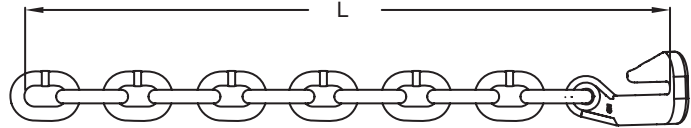

AirCRAFT Assembly

Chain Size	Minimum Break Strength	Product Code	L	Finish	Weight
Imperial					
in.	lb.		ft.	in.	lb.
9/32	14,100	627728	9	Yellow Chromate	6.9

Carbon Chain

AG Safety Chain

- Designed for agricultural equipment
- Meets ASAE S338 standard
- Assemblies may be installed as permanent or temporary safety chain
- Unique latch type hook facilitates positive attachment to chain
- Identification tag on all chain assemblies
- Zinc plate finish to prevent premature corrosion

Chain Size	Chain Grade	Minimum Break Strength	Product Code	Minimum Length L	Finish
Imperial					
in.		lb.		ft.	
1/4	43	6,400	6510026WR	5' 6"	Blue Bright
5/16	43	10,100	6510025WR	5' 6"	Blue Bright
1/4	70	10,100	6510027WR	5' 6"	Yellow Chromate
3/8	70	20,200	6510028WR	5' 8"	Yellow Chromate
7/16	70	30,400	6510029WR	5' 9"	Yellow Chromate
5/8	70	60,600	6510053WR	8' 2"	Yellow Chromate