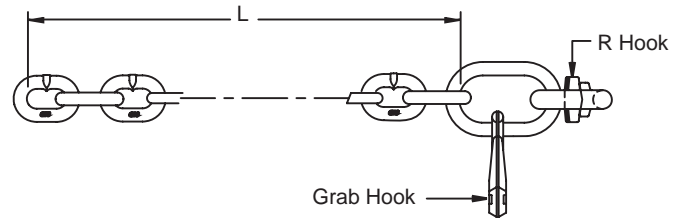

## G & R

- Custom length of chain available upon request
- Custom end attachments assortments available to satisfy your needs
- End attachments available include, R Hooks, T Hooks, S Hooks, Grab Hooks, Mini J

Chain Size	Working Load Limit	Product Code	L	Finish	Weight
<b>Imperial</b>					
in.	lb.		ft.		lb.
5/16	4,700	U608329	8	Self Colored	9.64
5/16	4,700	U608356	6	Self Colored	7.64
5/16	4,700	U608357	5	Self Colored	6.64
5/16	4,700	U608360	10	Self Colored	11.64

## Recovery J Hook Assemblies

- Patented I beam profile towing 15" Clevlok Alloy J Hook
- Clevloc style head, no catch points
- Patented nose design reduces hook slippage on chain
- Load rest reduces load rolling out of hook bowl (load must be behind rest)
- Designed for the professional towing
- G80 Proof Loaded Assemblies
- All mechanical connections... no welded links

Size	Working Load Limit	Product Code	Chain Length	Description
<b>Imperial</b>				
in.	lb.		ft.	
3/8	7,100	97901G8	10	Omegalok and Master Link
3/8	7,100	97901G9	10	Clevlok Cradle Grab