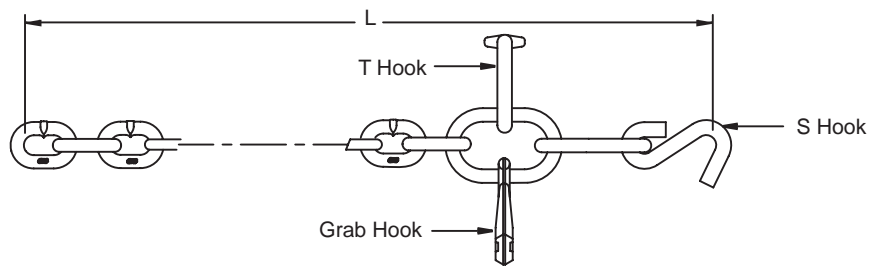

G, T, & S

- Custom length of chain available upon request
- Custom end attachments assortments available to satisfy your needs
- End attachments available include, R Hooks, T Hooks, S Hooks, Grab Hooks, Mini J

Chain Size	Working Load Limit	Product Code	L	Finish	Weight
Imperial					
in.	lb.		ft.		lb.
5/16	2,700	U608327	3'7"	Self Colored	5.64
5/16	2,700	U608328	4'7"	Self Colored	6.64
5/16	2,700	608333	4'8"	Yellow Chromate Chain	7.31
5/16	2,700	U608332	5'7"	Yellow Chromate Chain	7.64
5/16	2,700	U608330	6'7"	Self Colored	8.64
5/16	2,700	U608331	12'7"	Self Colored	14.63