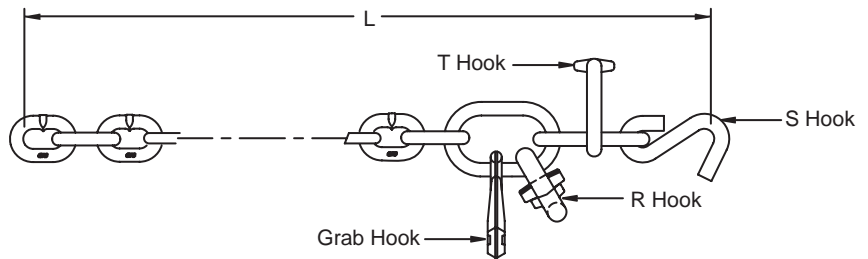

## G, T, R & S

- Custom length of chain available upon request
- Custom end attachments assortments available to satisfy your needs
- End attachments available include, R Hooks, T Hooks, S Hooks, Grab Hooks, Mini J

Chain Size	Working Load Limit	Product Code	L	Finish	Weight
<b>Imperial</b>					
<b>in.</b>	<b>lb.</b>		<b>ft.</b>		<b>lb.</b>
5/16	2,700	608324	3'	Yellow Chromate Chain	5.98
5/16	2,700	608320	5'	Yellow Chromate Chain	7.95
5/16	2,700	U608344	5'2"	Self Colored	8.12
5/16	2,700	608321	6'	Yellow Chromate Chain	8.95
5/16	2,700	U608345	6'2"	Self Colored	9.11
5/16	2,700	608330	6'4"	Yellow Chromate Chain	9.28
5/16	2,700	608322	7'	Yellow Chromate Chain	9.95
5/16	2,700	U608346	7'4"	Self Colored	10.28
5/16	2,700	608323	8'	Yellow Chromate Chain	10.95
5/16	2,700	U608347	8'4"	Self Colored	11.11
5/16	2,700	608331	8'4"	Yellow Chromate Chain	11.28
5/16	2,700	608332	10'4"	Yellow Chromate Chain	13.28

## G, T, & S

- Custom length of chain available upon request
- Custom end attachments assortments available to satisfy your needs
- End attachments available include, R Hooks, T Hooks, S Hooks, Grab Hooks, Mini J

Chain Size	Working Load Limit	Product Code	L	Finish	Weight
<b>Imperial</b>					
<b>in.</b>	<b>lb.</b>		<b>ft.</b>		<b>lb.</b>
5/16	2,700	U608327	3'7"	Self Colored	5.64
5/16	2,700	U608328	4'7"	Self Colored	6.64
5/16	2,700	608333	4'8"	Yellow Chromate Chain	7.31
5/16	2,700	U608332	5'7"	Yellow Chromate Chain	7.64
5/16	2,700	U608330	6'7"	Self Colored	8.64
5/16	2,700	U608331	12'7"	Self Colored	14.63