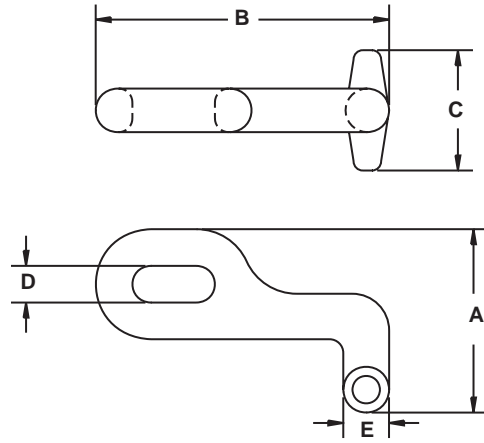

## "T" Hook

- Designed specifically for the towing and transport industry
- Designed for use with 5/16" grade 70 chain
- Not to be used with 1/4" chain
- Combinations available for all tie down needs
- Finishes available are yellow chromate, Self colored and zinc plated
- Not for overhead lifting

Size	Working Load Limit (grade 70)	Product Code (Self Colored)	Product Code (Zinc)	Dimensions					Weight
				A	B	C	D	E	
<b>Imperial</b>									
in.	lb.			in.	in.	in.	in.	in.	lb.
5/16	4,700	93406	93405	2.50	4.00	1.64	0.50	0.63	0.62

## "J" Hook

8" 92859

15" 91259

Grade	Working Load Limit	Product Code	Finish	Description
<b>Imperial</b>				
	lb.			
G70	4,700	92859	Yellow Chromate	Forged 8" J Hook
G70	4,700	91259	Yellow Chromate	Forged 15" J Hook