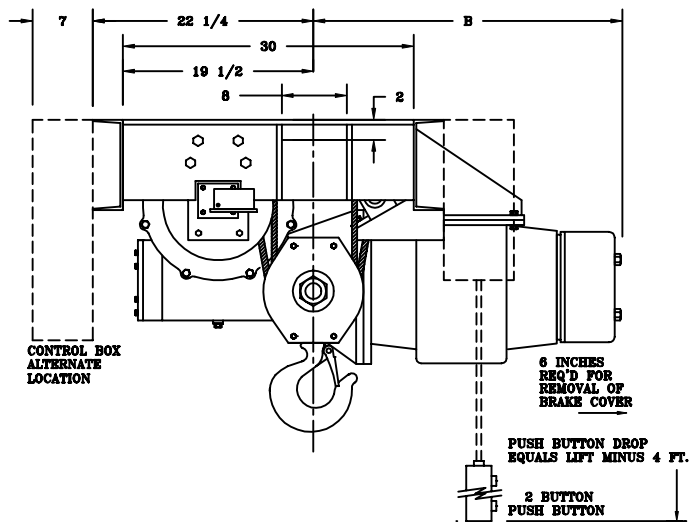

## CAPACITY 10-15 TON

STANDARD HEADROOM  
LUG TYPE - T

SINGLE HOOK MONORAIL  
4-PART DOUBLE

ALL DIMENSIONS IN INCHES

| MODEL NUMBER | CAPACITY (lbs.) | SPEED (fpm) | LIFT (ft.) | REEVING   | MOTOR (hp) | A  | B  | C   | D       | L      | APPROX. WT. (lbs.) |
|--------------|-----------------|-------------|------------|-----------|------------|----|----|-----|---------|--------|--------------------|
| WD-1200S     | 20000           | 10          | 15         | 4PD-7/16  | 10 @ 1200  | 31 | 31 | 59  | 63 1/2  | 25 3/4 | 2400               |
| WD-1201S     | 20000           | 10          | 25         | 4PD-7/16  | 10 @ 1200  | 31 | 31 | 74  | 78 1/2  | 33 1/4 | 2600               |
| WD-1202S     | 20000           | 10          | 35         | 4PD-7/16  | 10 @ 1200  | 31 | 31 | 90  | 94 1/2  | 41 1/4 | 2800               |
| WD-1202AS    | 20000           | 10          | 50         | 4PD-3/8E  | 10 @ 1200  | 31 | 31 | 105 | 109 1/2 | 48 3/4 | 3000               |
| WD-1203S     | 20000           | 15          | 15         | 4PD-7/16  | 15 @ 1800  | 31 | 31 | 59  | 63 1/2  | 25 3/4 | 2400               |
| WD-1204S     | 20000           | 15          | 25         | 4PD-7/16  | 15 @ 1800  | 31 | 31 | 74  | 78 1/2  | 33 1/4 | 2600               |
| WD-1205S     | 20000           | 15          | 35         | 4PD-7/16  | 15 @ 1800  | 31 | 31 | 90  | 94 1/2  | 41 1/4 | 2800               |
| WD-1205AS    | 20000           | 15          | 50         | 4PD-3/8E  | 15 @ 1800  | 31 | 31 | 105 | 109 1/2 | 48 3/4 | 3000               |
| WD-1300S     | 30000           | 10          | 15         | 4PD-7/16E | 15 @ 1200  | 32 | 33 | 59  | 63 1/2  | 25 3/4 | 2400               |
| WD-1301S     | 30000           | 10          | 25         | 4PD-7/16E | 15 @ 1200  | 32 | 33 | 74  | 78 1/2  | 33 1/4 | 2600               |
| WD-1302S     | 30000           | 10          | 35         | 4PD-7/16E | 15 @ 1200  | 32 | 33 | 90  | 94 1/2  | 41 1/4 | 2800               |