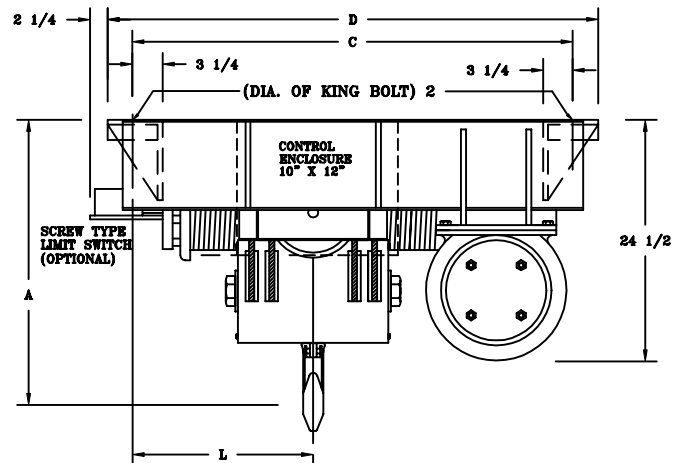

## CAPACITY 10-15 TON

STANDARD HEADROOM  
LUG TYPE - T

SINGLE HOOK MONORAIL  
4-PART DOUBLE

ALL DIMENSIONS IN INCHES

| MODEL NUMBER | CAPACITY (lbs.) | SPEED (fpm) | LIFT (ft.) | REEVING   | MOTOR (hp) | A  | B  | C   | D       | L      | APPROX. WT. (lbs.) |
|--------------|-----------------|-------------|------------|-----------|------------|----|----|-----|---------|--------|--------------------|
| WD-1200S     | 20000           | 10          | 15         | 4PD-7/16  | 10 @ 1200  | 31 | 31 | 59  | 63 1/2  | 25 3/4 | 2400               |
| WD-1201S     | 20000           | 10          | 25         | 4PD-7/16  | 10 @ 1200  | 31 | 31 | 74  | 78 1/2  | 33 1/4 | 2600               |
| WD-1202S     | 20000           | 10          | 35         | 4PD-7/16  | 10 @ 1200  | 31 | 31 | 90  | 94 1/2  | 41 1/4 | 2800               |
| WD-1202AS    | 20000           | 10          | 50         | 4PD-3/8E  | 10 @ 1200  | 31 | 31 | 105 | 109 1/2 | 48 3/4 | 3000               |
| WD-1203S     | 20000           | 15          | 15         | 4PD-7/16  | 15 @ 1800  | 31 | 31 | 59  | 63 1/2  | 25 3/4 | 2400               |
| WD-1204S     | 20000           | 15          | 25         | 4PD-7/16  | 15 @ 1800  | 31 | 31 | 74  | 78 1/2  | 33 1/4 | 2600               |
| WD-1205S     | 20000           | 15          | 35         | 4PD-7/16  | 15 @ 1800  | 31 | 31 | 90  | 94 1/2  | 41 1/4 | 2800               |
| WD-1205AS    | 20000           | 15          | 50         | 4PD-3/8E  | 15 @ 1800  | 31 | 31 | 105 | 109 1/2 | 48 3/4 | 3000               |
| WD-1300S     | 30000           | 10          | 15         | 4PD-7/16E | 15 @ 1200  | 32 | 33 | 59  | 63 1/2  | 25 3/4 | 2400               |
| WD-1301S     | 30000           | 10          | 25         | 4PD-7/16E | 15 @ 1200  | 32 | 33 | 74  | 78 1/2  | 33 1/4 | 2600               |
| WD-1302S     | 30000           | 10          | 35         | 4PD-7/16E | 15 @ 1200  | 32 | 33 | 90  | 94 1/2  | 41 1/4 | 2800               |